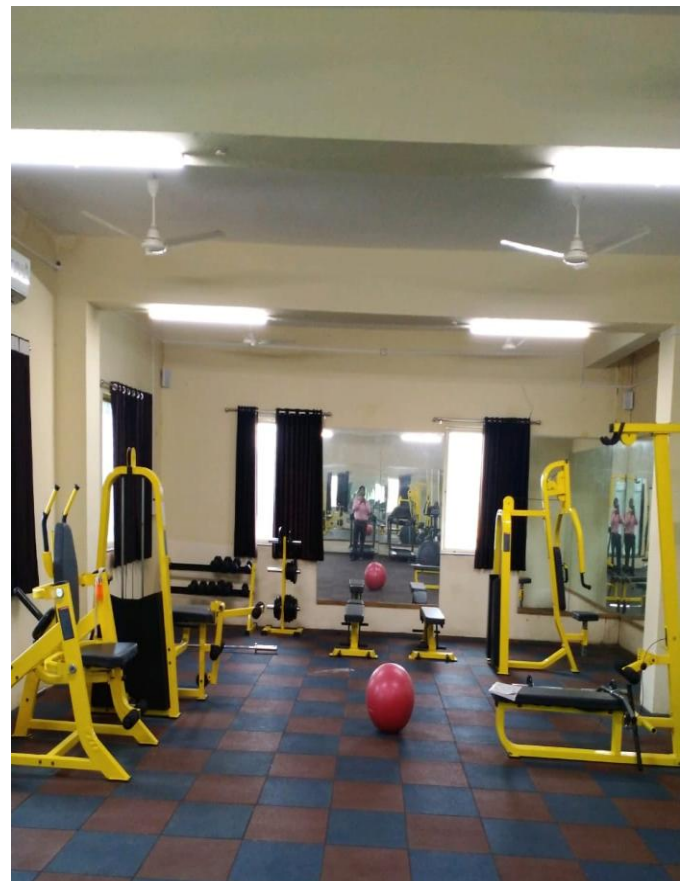

Gymnasium Facility for Staff and Students

Table Tennis

Fire Safety

Auditorium

GPS Map Camera

Latur, Maharashtra, India
Dayanand College of Law, Prakash Nagar, Latur, Maharashtra
413531, India.
Lat 18.401993°
Long 76.556985°
13/04/23 12:01 PM GMT +05:30